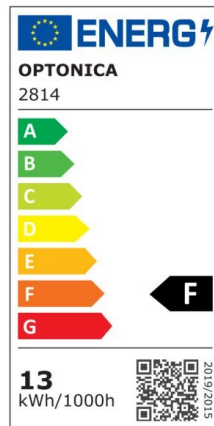

## LED Surface Ceiling 120°

Power

13W

Light color

Neutral  
White  
(NW)

CE

RoHS

## Technical specifications

Catalog number	2813
Beam angle	120°
Brand	Optonica
Body Color	White
Product Code	DL13-A1
Color Code	845

Color Designation	Neutral White (NW)
Color Of The Shell	White
Correlated Color Temperature	4500K
Dimmable	No
EAN Code	3800156628137
Energy Consumption	13 kWh/1000h
Energy Efficiency Label	F
Flux	1050 lm
FLUX per watt	80lm/W
Input voltage	AC220-240V
Instant On	0.1s
IP	65
Items per box	10
Items per pack	1
Life span	25 000 Hours
Lumen maintenance at end of service life	70%
Material	Plastic
Mercury Free	Yes
On/Off Cycles	25 000x
Operating Frequency	50-60Hz
Power	13W
Power Factor	0.9
Ra ≥	80
Size of package	325x330x110 mm
Size of product	φ320x113 mm
Temperature	-30°C / +50°C
Warranty	2 Years
Wattage Equivalent	70W
Weight of Product	814 gr.