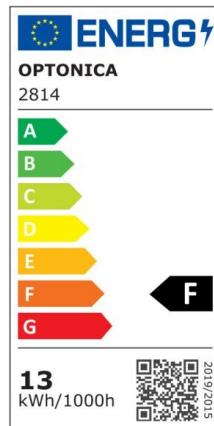

LED Surface Ceiling 120°

Power

13W

Light color

Neutral
White
(NW)

CE

RoHS

Technical specifications

Catalog number	2813
Beam angle	120°
Brand	Optonica
Body Color	White
Product Code	DL13-A1
Color Code	845

Color Designation	Neutral White (NW)
Color Of The Shell	White
Correlated Color Temperature	4500K
Dimmable	No
EAN Code	3800156628137
Energy Consumption	13 kWh/1000h
Energy Efficiency Label	F
Flux	1050 lm
FLUX per watt	80lm/W
Input voltage	AC220-240V
Instant On	0.1s
IP	65
Items per box	10
Items per pack	1
Life span	25 000 Hours
Lumen maintenance at end of service life	70%
Material	Plastic
Mercury Free	Yes
On/Off Cycles	100 000x
Operating Frequency	50-60Hz
Power	13W
Power Factor	0.9
Ra ≥	80
Size of package	325x330x110 mm
Size of product	φ320x113 mm
Temperature	-30°C / +50°C
Warranty	2 Years
Wattage Equivalent	70W
Weight of Product	814 gr.