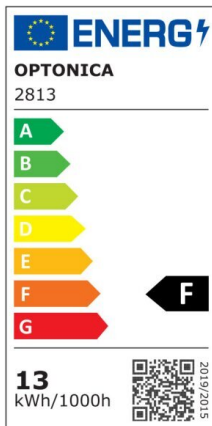

LED Surface Ceiling 120°

Power

13W

Light color

Neutral
White
(NW)

CE

RoHS

Technical specifications

Catalog number	2813
Beam angle	120°
Brand	Optonica
Body Color	White
Product Code	DL13-A1
Color Code	845

Color Designation	Neutral White (NW)
Color Of The Shell	White
Correlated Color Temperature	4500K
Dimmable	No
EAN Code	3800156628137
Energy Consumption	13 kWh/1000h
Energy Efficiency Label	F
Flux	1050 lm
FLUX per watt	80lm/W
Input voltage	AC220-240V
Instant On	0.1s
IP	65
Items per box	10
Items per pack	1
Life span	25 000 Hours
Lumen maintenance at end of service life	70%
Material	Plastic
Mercury Free	Yes
On/Off Cycles	100 000x
Operating Frequency	50-60Hz
Power	13W
Power Factor	0.9
Ra ≥	80
Size of package	325x330x110 mm
Size of product	φ320x113 mm
Temperature	-30°C / +50°C
Warranty	2 Years
Wattage Equivalent	70W
Weight of Product	814 gr.