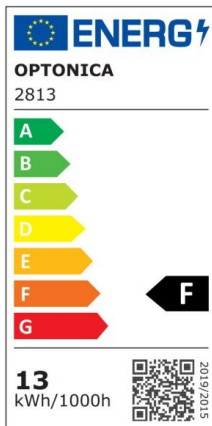

## LED Surface Ceiling 120°

Power

13W

Light color

Neutral  
White  
(NW)

CE

RoHS

## Technical specifications

Catalog number	2813
Beam angle	120°
Brand	Optonica
Body Color	White
Product Code	DL13-A1
Color Code	845

Color Designation	Neutral White (NW)
Color Of The Shell	White
Correlated Color Temperature	4500K
Dimmable	No
EAN Code	3800156628137
Energy Consumption	13 kWh/1000h
Energy Efficiency Label	F
Flux	1050 lm
FLUX per watt	80lm/W
Input voltage	AC220-240V
Instant On	0.1s
IP	65
Items per box	10
Items per pack	1
Life span	25 000 Hours
Lumen maintenance at end of service life	70%
Material	Plastic
Mercury Free	Yes
On/Off Cycles	25 000x
Operating Frequency	50-60Hz
Power	13W
Power Factor	0.9
Ra ≥	80
Size of package	325x330x110 mm
Size of product	φ320x113 mm
Temperature	-30°C / +50°C
Warranty	2 Years
Wattage Equivalent	70W
Weight of Product	814 gr.