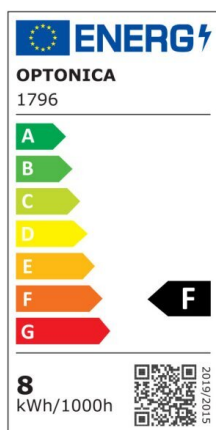

## LED Bulb E27 A60 Golden Glass

Power

8W

Light color

Warm White (WW)

CE

RoHS

## Technical specifications

Catalog number	1796
Beam angle	300°
Brand	Optonica
Product Code	SP8-A1
Color Code	825

Color Designation	Warm White (WW)
Color Of The Shell	Golden Glass
Correlated Color Temperature	2500K
Dimmable	No
EAN Code	3800156617964
Energy Consumption	8 kWh/1000h
Energy Efficiency Label	F
Flux	700 lm
FLUX per watt	87lm/W
Input voltage	AC220-240V
Instant On	0.1s
Items per box	100
Items per pack	1
IP	20
LED Type	Filament
Life span	25 000 Hours
Lumen maintenance at end of service life	70%
Material	Glass
Mercury Free	Yes
On/Off Cycles	100 000x
Operating Frequency	50-60Hz
Power	8W
Power Factor	0.9
Size of package	120x65x65 mm
Size of product	φ60x105 mm
Socket	E27
Temperature	-30°C / +50°C
Warranty	2 Years
Wattage Equivalent	54W
Weight of Product	47 gr.