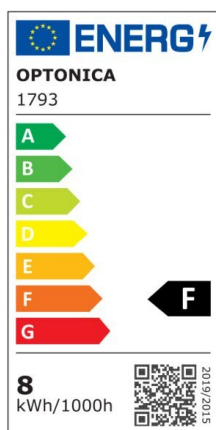

LED Bulb E27 MS200 Golden Glass Dimmable

Power

8W

Light color

Warm White (WW)

CE

RoHS

Technical specifications

Catalog number	1793
Beam angle	300°
Brand	Optonica
Product Code	SP8-A2
Color Code	818

Color Designation	Warm White (WW)
Color Of The Shell	Golden Glass
Correlated Color Temperature	1800K
Dimmable	Yes
EAN Code	3800156617933
Energy Consumption	8 kWh/1000h
Energy Efficiency Label	F
Flux	810 lm
FLUX per watt	101 lm/W
Input voltage	AC220-240V
Instant On	0.1s
IP	20
Items per box	6
Items per pack	1
LED Type	Filament
Life span	25 000 Hours
Lumen maintenance at end of service life	70%
Material	Glass
Mercury Free	Yes
On/Off Cycles	100 000x
Operating Frequency	50-60Hz
Power	8W
Power Factor	0.9
Size of package	220x205x205 mm
Size of product	φ200x210 mm
Socket	E27
Temperature	-30°C / +50°C
Warranty	2 Years
Wattage Equivalent	54W
Weight of Product	480 gr.