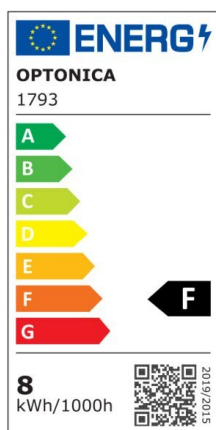

## LED Bulb E27 MS200 Golden Glass Dimmable

Power

8W

Light color

Warm White (WW)

CE

RoHS

## Technical specifications

Catalog number	1793
Beam angle	300°
Brand	Optonica
Product Code	SP8-A2
Color Code	818

Color Designation	Warm White (WW)
Color Of The Shell	Golden Glass
Correlated Color Temperature	1800K
Dimmable	Yes
EAN Code	3800156617933
Energy Consumption	8 kWh/1000h
Energy Efficiency Label	F
Flux	810 lm
FLUX per watt	101 lm/W
Input voltage	AC220-240V
Instant On	0.1s
IP	20
Items per box	6
Items per pack	1
LED Type	Filament
Life span	25 000 Hours
Lumen maintenance at end of service life	70%
Material	Glass
On/Off Cycles	25 000x
Operating Frequency	50-60Hz
Power	8W
Power Factor	0.9
Size of package	220x205x205 mm
Size of product	φ200x210 mm
Socket	E27
Temperature	-30°C / +50°C
Warranty	2 Years
Wattage Equivalent	54W
Weight of Product	480 gr.