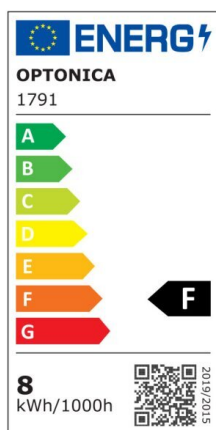

LED Bulb E27 BD200 Golden Glass Dimmable

Power

8W

Light color

Warm White (WW)

CE

RoHS

Technical specifications

Catalog number	1791
Beam angle	300°
Brand	Optonica
Product Code	SP8-A1
Color Code	818

Color Designation	Warm White (WW)
Color Of The Shell	Golden Glass
Correlated Color Temperature	1800K
Dimmable	Yes
EAN Code	3800156617919
Energy Consumption	8 kWh/1000h
Energy Efficiency Label	F
Flux	810 lm
FLUX per watt	101 lm/W
Input voltage	AC220-240V
Instant On	0.1s
IP	20
Items per box	6
Items per pack	1
LED Type	Filament
Life span	25 000 Hours
Lumen maintenance at end of service life	70%
Material	Glass
On/Off Cycles	25 000x
Operating Frequency	50-60Hz
Power	8W
Power Factor	0.9
Ra ≥	80
Size of package	430x210x210 mm
Size of product	φ200x410 mm
Socket	E27
Temperature	-30°C / +50°C
Warranty	2 Years
Wattage Equivalent	54W
Weight of Product	721 gr.