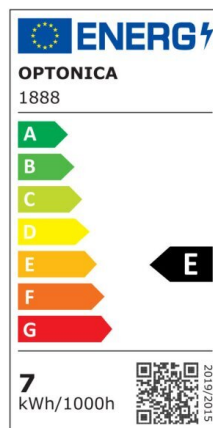

## LED Bulb G95 E27 Half Silver Glass

Power

4W

Light color

Warm White (WW)

CE

RoHS

## Technical specifications

Catalog number	1887
Beam angle	180°
Brand	Optonica
Product Code	SP4-A4
Color Code	827

Color Designation	Warm White (WW)
Correlated Color Temperature	2700K
Dimmable	No
EAN Code	3800156618879
Energy Consumption	4 kWh/1000h
Energy Efficiency Label	F
Flux	400 lm
FLUX per watt	100lm/W
Input voltage	AC175-265V
Instant On	0.1s
IP	20
Items per box	50
Items per pack	1
LED Type	Filament
Life span	25 000 Hours
Lumen maintenance at end of service life	70%
Material	Glass
On/Off Cycles	25 000x
Operating Frequency	50-60Hz
Power	4W
Power Factor	0.9
Size of package	150x100x100 mm
Size of product	φ95x140 mm
Socket	E27
Temperature	-30°C / +50°C
Warranty	2 Years
Wattage Equivalent	27W
Weight of Product	122 gr.