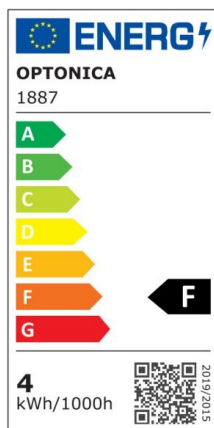

## LED Bulb G95 E27 Half Silver Glass

Power

4W

Light color

Warm White (WW)

CE

RoHS

## Technical specifications

Catalog number	1887
Beam angle	180°
Brand	Optonica
Product Code	SP4-A4
Color Code	827

Color Designation	Warm White (WW)
Correlated Color Temperature	2700K
Dimmable	No
EAN Code	3800156618879
Energy Consumption	4 kWh/1000h
Energy Efficiency Label	F
Flux	400 lm
FLUX per watt	100lm/W
Input voltage	AC175-265V
Instant On	0.1s
IP	20
Items per box	50
Items per pack	1
LED Type	Filament
Life span	25 000 Hours
Lumen maintenance at end of service life	70%
Material	Glass
On/Off Cycles	25 000x
Operating Frequency	50-60Hz
Power	4W
Power Factor	0.9
Size of package	150x100x100 mm
Size of product	φ95x140 mm
Socket	E27
Temperature	-30°C / +50°C
Warranty	2 Years
Wattage Equivalent	27W
Weight of Product	122 gr.