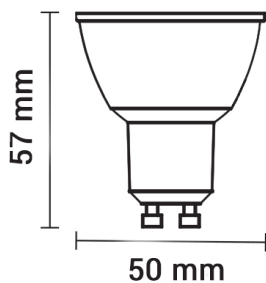

LED Spot GU10 110°

Power

5W

Light color

Neutral
White
(NW)

CE

RoHS

Technical specifications

Catalog number	1930
Beam angle	110°
Brand	Optonica
Product Code	SP5-A3
Candela	150 cd
Color Code	845

Correlated Color Temperature	4500K
Color Designation	Neutral White (NW)
Dimmable	No
EAN Code	3800156619302
Energy Consumption	5 kWh/1000h
Energy Efficiency Label	A++
Flux	400 lm
FLUX per watt	80lm/W
Input voltage	AC175-265V
Instant On	0.2s
IP	20
Items per box	100
Items per pack	1
Life span	25 000 Hours
Lumen maintenance at end of service life	70%
Material	Plastic+Aluminium
Mercury Free	Yes
On/Off Cycles	100 000x
Operating Frequency	50-60Hz
Power	5W
Power Factor	0.5
Power LED	5W
Ra ≥	80
Size of Box	530x275x145 mm
Size of package	60x50x50 mm
Size of product	57x50 mm
Socket	GU10
Temperature	-30°C / +50°C
Warranty	2 Years
Wattage Equivalent	40W
Weight of Product	55 gr.