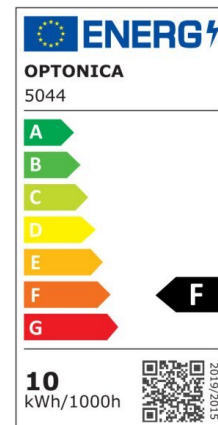

## LED Fire-Rated Fixture 10W Magnetic Bezel

Power

10W

Light color

CE

RoHS

## Technical specifications

Catalog number	5044
Beam angle	40°
Brand	Optonica
Product Code	OT10-A1
Bezel	Changeable - White/Inox/Saten
Body Color	Black

Color Change Mode	CCT
Color Of The Shell	Black
Correlated Color Temperature	3000K-6000K
Dimmable	Yes, TRIAC
Driver Included	Yes
EAN Code	3800156650442
Energy Consumption	10 kWh/1000h
Energy Efficiency Label	F
Fire Rated	Yes, 90 minutes
Flux	750 lm
FLUX per watt	75lm/W
Hole Size	φ70 mm
IC Rated	Yes
Input voltage	AC200-240V
Instant On	0.1s
IP	65
Items per pack	1
Life span	25 000 Hours
Lumen maintenance at end of service life	70%
Material	Aluminium
Mercury Free	Yes
Mount Type	Build-in
On/Off Cycles	100 000x
Operating Frequency	50-60Hz
Power	10W
Power Factor	0.95
Ra ≥	80
Size of package	170x115x80 mm
Size of product	82x60x60 mm
Temperature	-30°C / +50°C
Warranty	5 Years