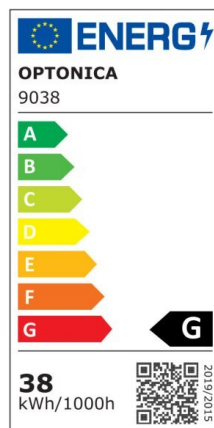

## LED Suspending Light White Square

Power

38W

Light color

Warm White (WW)

CE

RoHS

## Technical specifications

Catalog number	9038
Beam angle	120°
Brand	Optonica
Product Code	PD38-A2
Body Color	Sandy White

Color Code	830
Color Designation	Warm White (WW)
Correlated Color Temperature	3000K
Dimmable	No
EAN Code	3800156690387
Energy Consumption	38 kWh/1000h
Energy Efficiency Label	G
Flux	2660 lm
FLUX per watt	70lm/W
Input voltage	AC175-240V
Instant On	0.1s
IP	20
Items per box	1
Items per pack	1
Life span	25 000 Hours
Lumen maintenance at end of service life	70%
Material	Plastic+Aluminium
Mount Type	Suspending
On/Off Cycles	25 000x
Operating Frequency	50-60Hz
Power	38W
Power Factor	0.95
Ra ≥	80
Size of product	450x450x1200 mm
Temperature	-30°C / +50°C
Warranty	3 Years
Weight of Product	3.151 kg