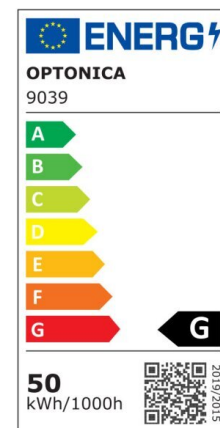

## LED Suspending Light White Square

Power

38W

Light color

Warm White (WW)

CE

RoHS

## Technical specifications

Catalog number	9038
Beam angle	120°
Brand	Optonica
Product Code	PD38-A2
Body Color	Sandy White

Color Code	830
Color Designation	Warm White (WW)
Correlated Color Temperature	3000K
Dimmable	No
EAN Code	3800156690387
Energy Consumption	38 kWh/1000h
Energy Efficiency Label	G
Flux	2660 lm
FLUX per watt	70lm/W
Input voltage	AC175-240V
Instant On	0.1s
IP	20
Items per box	1
Items per pack	1
Life span	25 000 Hours
Lumen maintenance at end of service life	70%
Material	Plastic+Aluminium
Mount Type	Suspending
On/Off Cycles	25 000x
Operating Frequency	50-60Hz
Power	38W
Power Factor	0.95
Ra ≥	80
Size of product	450x450x1200 mm
Temperature	-30°C / +50°C
Warranty	3 Years
Weight of Product	3.151 kg