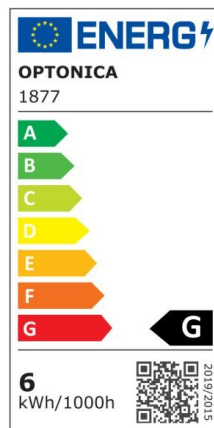

LED Bulb E27 R63

Power

6W

Light color

Neutral
White
(NW)

CE

RoHS

Technical specifications

Catalog number	1877
Beam angle	200°
Brand	Optonica
Body Color	White
Product Code	SP6-A8
Color Code	845

Color Designation	Neutral White (NW)
Color Of The Shell	White
Correlated Color Temperature	4500K
Dimmable	No
EAN Code	3800156618770
Energy Consumption	6 kWh/1000h
Energy Efficiency Label	G
Flux	490 lm
FLUX per watt	82lm/W
Input voltage	AC175-265V
Instant On	0.1s
IP	20
Items per box	100
Items per pack	1
Life span	25 000 Hours
Lumen maintenance at end of service life	70%
Material	Plastic+Aluminium
On/Off Cycles	25 000x
Operating Frequency	50-60Hz
Power	6W
Power Factor	0.5
Size of Box	340x230x660 mm
Size of package	115x70x70 mm
Size of product	φ63x100 mm
Socket	E27
Temperature	-30°C / +50°C
Warranty	2 Years
Wattage Equivalent	36W
Weight of Product	64 gr.