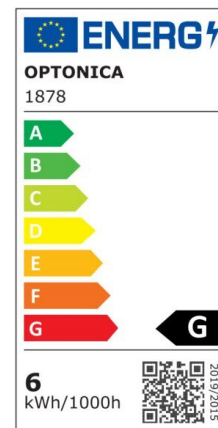

LED Bulb E27 R63

Power

6W

Light color

Neutral
White
(NW)

CE

RoHS

Technical specifications

Catalog number	1877
Beam angle	200°
Brand	Optonica
Body Color	White
Product Code	SP6-A8
Color Code	845

Color Designation	Neutral White (NW)
Color Of The Shell	White
Correlated Color Temperature	4500K
Dimmable	No
EAN Code	3800156618770
Energy Consumption	6 kWh/1000h
Energy Efficiency Label	G
Flux	490 lm
FLUX per watt	82lm/W
Input voltage	AC175-265V
Instant On	0.1s
IP	20
Items per box	100
Items per pack	1
Life span	25 000 Hours
Lumen maintenance at end of service life	70%
Material	Plastic+Aluminium
On/Off Cycles	25 000x
Operating Frequency	50-60Hz
Power	6W
Power Factor	0.5
Size of Box	340x230x660 mm
Size of package	115x70x70 mm
Size of product	φ63x100 mm
Socket	E27
Temperature	-30°C / +50°C
Warranty	2 Years
Wattage Equivalent	36W
Weight of Product	64 gr.