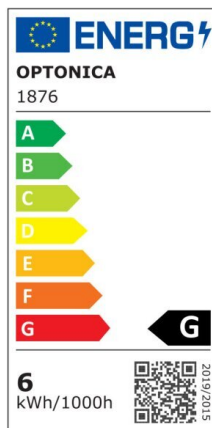

LED Bulb E27 R63

Power

6W

Light color

Neutral
White
(NW)

CE

RoHS

Technical specifications

Catalog number	1877
Beam angle	200°
Brand	Optonica
Body Color	White
Product Code	SP6-A8
Color Code	845

Color Designation	Neutral White (NW)
Color Of The Shell	White
Correlated Color Temperature	4500K
Dimmable	No
EAN Code	3800156618770
Energy Consumption	6 kWh/1000h
Energy Efficiency Label	G
Flux	490 lm
FLUX per watt	82lm/W
Input voltage	AC175-265V
Instant On	0.1s
IP	20
Items per box	100
Items per pack	1
Life span	25 000 Hours
Lumen maintenance at end of service life	70%
Material	Plastic+Aluminium
On/Off Cycles	25 000x
Operating Frequency	50-60Hz
Power	6W
Power Factor	0.5
Size of Box	340x230x660 mm
Size of package	115x70x70 mm
Size of product	φ63x100 mm
Socket	E27
Temperature	-30°C / +50°C
Warranty	2 Years
Wattage Equivalent	36W
Weight of Product	64 gr.