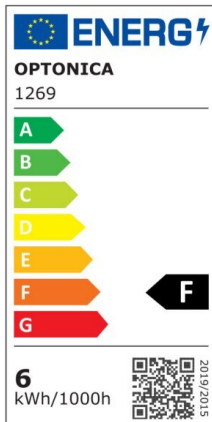

LED Sport GU10 50° COB

Power

4W

Light color

Warm
White
(WW)

CE

RoHS

Technical specifications

Catalog number	1265
Beam angle	50°
Body Color	Silver
Brand	Optonica
Product Code	SP4-A2
Color Code	827
Color Designation	Warm White (WW)
Color Of The Shell	Silver
Correlated Color Temperature	2700K
Dimmable	No
EAN Code	3800156612655
Energy Consumption	4 kWh/1000h
Energy Efficiency Label	F
Flux	320 lm
FLUX per watt	80lm/W
Input voltage	AC220-240V
Instant On	0.1s
IP	20
Items per box	100
Items per pack	1
LED Type	COB
Life span	25 000 Hours
Lumen maintenance at end of service life	70%
Material	Aluminium
Mercury Free	Yes
On/Off Cycles	25 000x
Operating Frequency	50-60Hz

Power	4W
Power Factor	0.5
Size of package	70x55x55 mm
Size of product	φ50x55 mm
Socket	GU10
Temperature	-30°C / +50°C
Warranty	2 Years
Wattage Equivalent	35W
Weight of Product	52 gr.