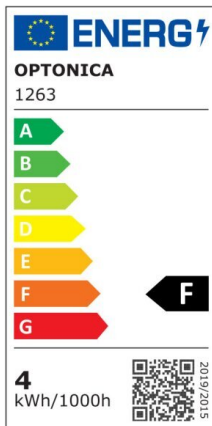

LED Sport GU10 50° COB

Power

4W

Light color

Warm
White
(WW)

CE

RoHS

Technical specifications

Catalog number	1265
Beam angle	50°
Body Color	Silver
Brand	Optonica
Product Code	SP4-A2
Color Code	827
Color Designation	Warm White (WW)
Color Of The Shell	Silver
Correlated Color Temperature	2700K
Dimmable	No
EAN Code	3800156612655
Energy Consumption	4 kWh/1000h
Energy Efficiency Label	F
Flux	320 lm
FLUX per watt	80lm/W
Input voltage	AC220-240V
Instant On	0.1s
IP	20
Items per box	100
Items per pack	1
LED Type	COB
Life span	25 000 Hours
Lumen maintenance at end of service life	70%
Material	Aluminium
Mercury Free	Yes
On/Off Cycles	25 000x
Operating Frequency	50-60Hz

Power	4W
Power Factor	0.5
Size of package	70x55x55 mm
Size of product	φ50x55 mm
Socket	GU10
Temperature	-30°C / +50°C
Warranty	2 Years
Wattage Equivalent	35W
Weight of Product	52 gr.