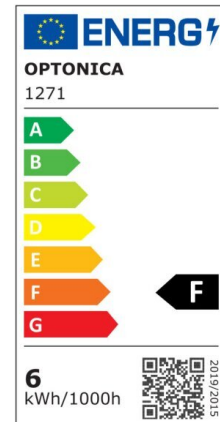

LED Sport GU10 50° COB

Power

4W

Light color

Warm
White
(WW)

CE

RoHS

Technical specifications

Catalog number	1265
Beam angle	50°
Body Color	Silver
Brand	Optonica
Product Code	SP4-A2
Color Code	827
Color Designation	Warm White (WW)
Color Of The Shell	Silver
Correlated Color Temperature	2700K
Dimmable	No
EAN Code	3800156612655
Energy Consumption	4 kWh/1000h
Energy Efficiency Label	F
Flux	320 lm
FLUX per watt	80lm/W
Input voltage	AC220-240V
Instant On	0.1s
IP	20
Items per box	100
Items per pack	1
LED Type	COB
Life span	25 000 Hours
Lumen maintenance at end of service life	70%
Material	Aluminium
Mercury Free	Yes
On/Off Cycles	25 000x
Operating Frequency	50-60Hz

Power	4W
Power Factor	0.5
Size of package	70x55x55 mm
Size of product	φ50x55 mm
Socket	GU10
Temperature	-30°C / +50°C
Warranty	2 Years
Wattage Equivalent	35W
Weight of Product	52 gr.