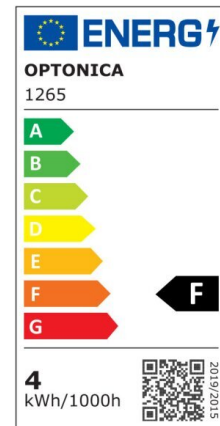

LED Sport GU10 50° COB

Power

4W

Light color

Warm
White
(WW)

CE

RoHS

Technical specifications

Catalog number	1265
Beam angle	50°
Body Color	Silver
Brand	Optonica
Product Code	SP4-A2
Color Code	827
Color Designation	Warm White (WW)
Color Of The Shell	Silver
Correlated Color Temperature	2700K
Dimmable	No
EAN Code	3800156612655
Energy Consumption	4 kWh/1000h
Energy Efficiency Label	F
Flux	320 lm
FLUX per watt	80lm/W
Input voltage	AC220-240V
Instant On	0.1s
IP	20
Items per box	100
Items per pack	1
LED Type	COB
Life span	25 000 Hours
Lumen maintenance at end of service life	70%
Material	Aluminium
Mercury Free	Yes
On/Off Cycles	25 000x
Operating Frequency	50-60Hz

Power	4W
Power Factor	0.5
Size of package	70x55x55 mm
Size of product	φ50x55 mm
Socket	GU10
Temperature	-30°C / +50°C
Warranty	2 Years
Wattage Equivalent	35W
Weight of Product	52 gr.