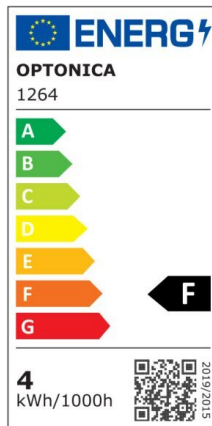

LED Sport GU10 50° COB

Power

4W

Light color

Warm
White
(WW)

CE

RoHS

Technical specifications

Catalog number	1265
Beam angle	50°
Body Color	Silver
Brand	Optonica
Product Code	SP4-A2
Color Code	827
Color Designation	Warm White (WW)
Color Of The Shell	Silver
Correlated Color Temperature	2700K
Dimmable	No
EAN Code	3800156612655
Energy Consumption	4 kWh/1000h
Energy Efficiency Label	F
Flux	320 lm
FLUX per watt	80lm/W
Input voltage	AC220-240V
Instant On	0.1s
IP	20
Items per box	100
Items per pack	1
LED Type	COB
Life span	25 000 Hours
Lumen maintenance at end of service life	70%
Material	Aluminium
Mercury Free	Yes
On/Off Cycles	25 000x
Operating Frequency	50-60Hz

Power	4W
Power Factor	0.5
Size of package	70x55x55 mm
Size of product	φ50x55 mm
Socket	GU10
Temperature	-30°C / +50°C
Warranty	2 Years
Wattage Equivalent	35W
Weight of Product	52 gr.