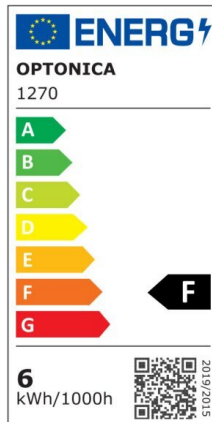

LED Sport GU10 50° COB

Power

4W

Light color

Warm
White
(WW)

CE

RoHS

Technical specifications

Catalog number	1265
Beam angle	50°
Body Color	Silver
Brand	Optonica
Product Code	SP4-A2
Color Code	827
Color Designation	Warm White (WW)
Color Of The Shell	Silver
Correlated Color Temperature	2700K
Dimmable	No
EAN Code	3800156612655
Energy Consumption	4 kWh/1000h
Energy Efficiency Label	F
Flux	320 lm
FLUX per watt	80lm/W
Input voltage	AC220-240V
Instant On	0.1s
IP	20
Items per box	100
Items per pack	1
LED Type	COB
Life span	25 000 Hours
Lumen maintenance at end of service life	70%
Material	Aluminium
Mercury Free	Yes
On/Off Cycles	25 000x
Operating Frequency	50-60Hz

Power	4W
Power Factor	0.5
Size of package	70x55x55 mm
Size of product	φ50x55 mm
Socket	GU10
Temperature	-30°C / +50°C
Warranty	2 Years
Wattage Equivalent	35W
Weight of Product	52 gr.