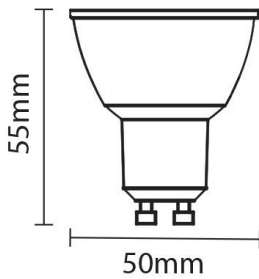

LED Bulb GU10 50° COB Dimmable

Power

6W

Light color

Neutral
White
(NW)

CE

RoHS

Technical specifications

Catalog number	1964
Beam angle	50°
Body Color	White
Brand	Optonica
Product Code	SP6-A5
Color Code	845
Color Designation	Neutral White (NW)
Correlated Color Temperature	4500K
Dimmable	Yes
EAN Code	3800156619647
Energy Consumption	6 kWh/m /1000h
Energy Efficiency Label	F
Flux	480 lm
FLUX per watt	80lm/W
Input voltage	AC220-240V
Instant On	0.1s
IP	20
Items per box	100
Items per pack	1
Life span	25 000 Hours
Lumen maintenance at end of service life	70%
Material	Plastic+Aluminium
Mercury Free	Yes
On/Off Cycles	25 000x
Operating Frequency	50-60Hz
Power	6W
Power Factor	0.5

Size of Box	270x270x280 mm
Size of package	70x55x55 mm
Size of product	φ50x55 mm
Socket	GU10
Temperature	-30°C / +50°C
Warranty	5 Years
Wattage Equivalent	35W
Weight of Product	50 gr.