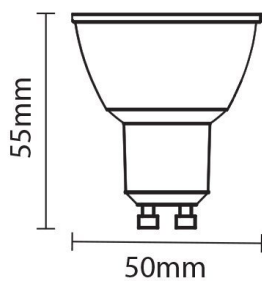

## LED Bulb GU10 50° COB Dimmable

Power

6W

Light color

Neutral  
White  
(NW)

CE

RoHS

## Technical specifications

Catalog number	1964
Beam angle	50°
Body Color	White
Brand	Optonica
Product Code	SP6-A5

Color Code	845
Color Designation	Neutral White (NW)
Correlated Color Temperature	4500K
Dimmable	Yes
EAN Code	3800156619647
Energy Consumption	6 kWh/m /1000h
Energy Efficiency Label	A+
Flux	480 lm
FLUX per watt	80lm/W
Input voltage	AC220-240V
Instant On	0.1s
IP	20
Items per box	100
Items per pack	1
Life span	25 000 Hours
Lumen maintenance at end of service life	70%
Material	Plastic+Aluminium
Mercury Free	Yes
On/Off Cycles	100 000x
Operating Frequency	50-60Hz
Power	6W
Power Factor	0.5
Size of Box	270x270x280 mm
Size of package	70x55x55 mm
Size of product	φ50x55 mm
Socket	GU10
Temperature	-30°C / +50°C
Warranty	5 Years
Wattage Equivalent	35W
Weight of Product	50 gr.