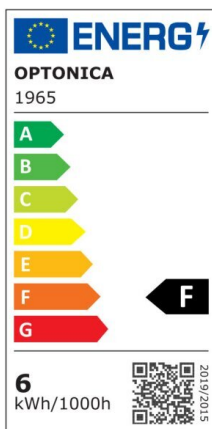

LED Bulb GU10 50° COB Dimmable

Power

6W

Light color

Neutral
White
(NW)

CE

RoHS

Technical specifications

Catalog number	1964
Beam angle	50°
Body Color	White
Brand	Optonica
Product Code	SP6-A5
Color Code	845
Color Designation	Neutral White (NW)
Correlated Color Temperature	4500K
Dimmable	Yes
EAN Code	3800156619647
Energy Consumption	6 kWh/m /1000h
Energy Efficiency Label	F
Flux	480 lm
FLUX per watt	80lm/W
Input voltage	AC220-240V
Instant On	0.1s
IP	20
Items per box	100
Items per pack	1
Life span	25 000 Hours
Lumen maintenance at end of service life	70%
Material	Plastic+Aluminium
Mercury Free	Yes
On/Off Cycles	25 000x
Operating Frequency	50-60Hz
Power	6W
Power Factor	0.5

Size of Box	270x270x280 mm
Size of package	70x55x55 mm
Size of product	φ50x55 mm
Socket	GU10
Temperature	-30°C / +50°C
Warranty	5 Years
Wattage Equivalent	35W
Weight of Product	50 gr.