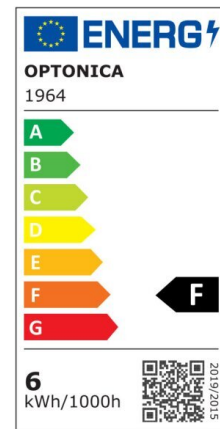

LED Bulb GU10 50° COB Dimmable

Power

6W

Light color

Neutral
White
(NW)

CE

RoHS

Technical specifications

Catalog number	1964
Beam angle	50°
Body Color	White
Brand	Optonica
Product Code	SP6-A5
Color Code	845
Color Designation	Neutral White (NW)
Correlated Color Temperature	4500K
Dimmable	Yes
EAN Code	3800156619647
Energy Consumption	6 kWh/m /1000h
Energy Efficiency Label	F
Flux	480 lm
FLUX per watt	80lm/W
Input voltage	AC220-240V
Instant On	0.1s
IP	20
Items per box	100
Items per pack	1
Life span	25 000 Hours
Lumen maintenance at end of service life	70%
Material	Plastic+Aluminium
Mercury Free	Yes
On/Off Cycles	25 000x
Operating Frequency	50-60Hz
Power	6W
Power Factor	0.5

Size of Box	270x270x280 mm
Size of package	70x55x55 mm
Size of product	φ50x55 mm
Socket	GU10
Temperature	-30°C / +50°C
Warranty	5 Years
Wattage Equivalent	35W
Weight of Product	50 gr.