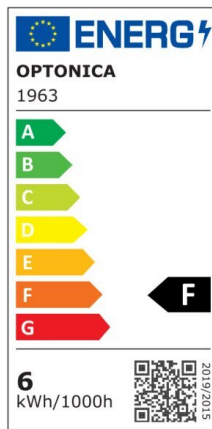

LED Bulb GU10 50° COB Dimmable

Power

6W

Light color

Neutral
White
(NW)

CE

RoHS

Technical specifications

Catalog number	1964
Beam angle	50°
Body Color	White
Brand	Optonica
Product Code	SP6-A5
Color Code	845
Color Designation	Neutral White (NW)
Correlated Color Temperature	4500K
Dimmable	Yes
EAN Code	3800156619647
Energy Consumption	6 kWh/m /1000h
Energy Efficiency Label	F
Flux	480 lm
FLUX per watt	80lm/W
Input voltage	AC220-240V
Instant On	0.1s
IP	20
Items per box	100
Items per pack	1
Life span	25 000 Hours
Lumen maintenance at end of service life	70%
Material	Plastic+Aluminium
Mercury Free	Yes
On/Off Cycles	25 000x
Operating Frequency	50-60Hz
Power	6W
Power Factor	0.5

Size of Box	270x270x280 mm
Size of package	70x55x55 mm
Size of product	φ50x55 mm
Socket	GU10
Temperature	-30°C / +50°C
Warranty	5 Years
Wattage Equivalent	35W
Weight of Product	50 gr.