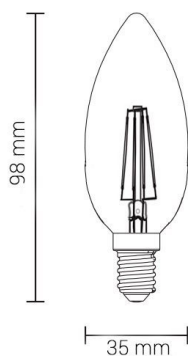

## LED Filament Candle Bulb C35 E14

Potenza

4W

Colore della luce

Warm  
White  
(WW)

CE

RoHS

## Specifiche tecniche

Numero di catalogo	1472
Beam angle	300°
Brand	Optonica
Catalogue number	SP4-A4

Color Code	828
Color Designation	Warm White (WW)
Correlated Color Temperature	2700K
Dimmable	No
EAN Code	3800156614727
Energy Consumption	4 kWh/1000h
Energy Efficiency Label	A++
Flux	400 lm
FLUX per watt	100lm/W
Input voltage	AC175-265V
Instant On	0.2s
IP	20
Items per box	100
Items per pack	1
Life span	25 000 Hours
Lumen maintenance at end of service life	70%
Material	Glass
Mercury Free	Yes
On/Off Cycles	100 000x
Operating Frequency	50-60Hz
Power	4W
Power Factor	0.5
Power LED	4W
Ra ≥	80
Size of Box	420x215x240 mm
Size of package	100x40x40 mm
Size of product	35x98 mm
Socket	E14
Temperature	-30°C / +50°C
Warranty	2 Years
Wattage Equivalent	32W

Weight of Product

40 gr.