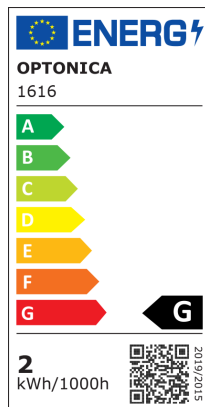

OPTONICA

DATASHEET

LED Крушка G4

Мощност

2W

Цвят на светлината

Неутрална светлина

Stamps

Техническа Спецификация

Brand	Optonica	On/Off Cycles	25 000x
Product Code	SP2-A1	Instant On	0.2s
Socket	G4	Material	Plastic
Power	2W	Operating Frequency	50-60 Hz
Energy Consumption	2 kWh/1000h	Temperature	-20°C / +40°C
Input voltage	DC12V	Ra ≥	80
Flux	170 lm	Life span	25 000 Hours
FLUX per watt	85m/W	Color Code	845
IP	20	Lumen maintenance at end of service life	70%
Dimmable	No	Size of product	12x37 mm
Correlated Color Temperature	4500K	Size of package	65x20 mm
Light Color	Неутрална светлина	Size of Box	450x210x240 mm
Wattage Equivalent	18W	Items per pack	1
EAN Code	3800156616165	Items per box	500
Energy Efficiency Label	G	Gross weight	0,005 kg
Beam angle	360°	Net weight	0,004 kg
Power Factor	0.5	Warranty	2 Years
Power LED	2W		