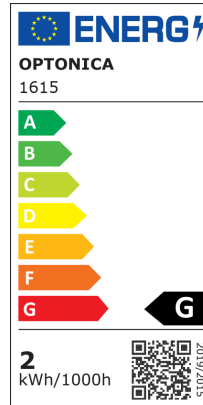

Lampadina LED G4

Potenza

2W

Colore della luce

Stamps

Specifiche tecniche

Brand	Optonica	On/Off Cycles	25 000x
Product Code	SP2-A1	Instant On	0.2s
Socket	G4	Material	Plastic
Power	2W	Operating Frequency	50-60 Hz
Energy Consumption	2 kWh/1000h	Temperature	-20°C / +40°C
Input voltage	DC12V	Ra ≥	80
Flux	170 lm	Life span	25 000 Hours
FLUX per watt	85m/W	Color Code	860
IP	20	Lumen maintenance at end of service life	70%
Dimmable	No	Size of product	12x37 mm
Correlated Color Temperature	6000K	Size of package	65x20 mm
Light Color	Luce fredda	Size of Box	450x210x240 mm
Wattage Equivalent	18W	Items per pack	1
EAN Code	3800156616158	Items per box	500
Energy Efficiency Label	G	Gross weight	0,005 kg
Beam angle	360°	Net weight	0,004 kg
Power Factor	0.5	Warranty	2 Years
Power LED	2W		