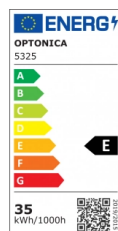

OPTONICA

LED 4-Draht Schienenleuchte Weißes Gehäuse

Leistung **Lichtfarbe**

• 35W

Neutralweiß

Stamps

Technische Spezifikation

Katalognummer	5325
Brand	Optonica
Product Code	FL35-A1
Power	35W
Energy Consumption	35 kWh/1000h
Input voltage	AC220V
Flux	3850 lm
FLUX per watt	110lm/W
IP	20
Dimmable	No
Correlated Color Temperature	4000K
Light Color	Neutralweiß
Wattage Equivalent	257W
EAN Code	3800156653252
Energy Efficiency Label	E
Beam angle	24°

Power Factor	0.95
On/Off Cycles	100 000x
Instant On	0.1s
Material	Aluminium
Operating Frequency	50-60 Hz
Temperature	-20°C / +40°C
Ra ≥	90
Life span	25 000 Hours
Color Code	840
Body Color	White
Mount Type	4 Wire Track System
Lumen maintenance at end of service life	70%
Size of product	90x200x200 mm
Size of package	235x235x125 mm
Size of Box	490x490x400 mm
Items per pack	1
Items per box	12
Color Of The Shell	White