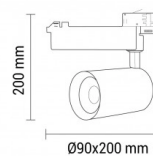

OPTONICA

LED 4-Draht Schienenleuchte Weißes Gehäuse

Leistung **Lichtfarbe**

• 35W

Neutralweiß

Stamps

Technische Spezifikation

Katalognummer	5325
Brand	Optonica
Product Code	FL35-A1
Power	35W
Energy Consumption	35 kWh/1000h
Input voltage	AC220V
Flux	3850 lm
FLUX per watt	110lm/W
IP	20
Dimmable	No
Correlated Color Temperature	4000K
Light Color	Neutralweiß
Wattage Equivalent	257W
EAN Code	3800156653252
Energy Efficiency Label	E
Beam angle	24°

Power Factor	0.95
On/Off Cycles	100 000x
Instant On	0.1s
Material	Aluminium
Operating Frequency	50-60 Hz
Temperature	-20°C / +40°C
Ra ≥	90
Life span	25 000 Hours
Color Code	840
Body Color	White
Mount Type	4 Wire Track System
Lumen maintenance at end of service life	70%
Size of product	90x200x200 mm
Size of package	235x235x125 mm
Size of Box	490x490x400 mm
Items per pack	1
Items per box	12
Color Of The Shell	White

Gross weight	1,451 kg
Net weight	1,284 kg
Warranty	3 Years