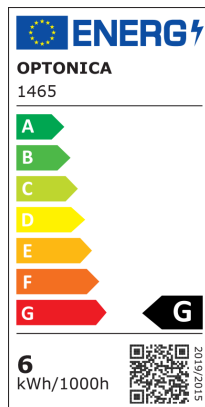

LED žarulja E14 prigušiva

Snaga

6W

Svijetla boja

Stamps

Tehnička specifikacija

Brand	Optonica	On/Off Cycles	25 000x
Product Code	SP6-A9	Instant On	0.2s
Socket	E14	Material	ALU+PC
Power	6W	Operating Frequency	50-60 Hz
Energy Consumption	6 kWh/1000h	Temperature	-20°C / +40°C
Input voltage	AC175-265V	Ra ≥	80
Flux	480 lm	Life span	25 000 Hours
FLUX per watt	80lm/W	Color Code	845
IP	20	Lumen maintenance at end of service life	70%
Dimmable	Yes	Size of product	100x37 mm
Correlated Color Temperature	4500K	Size of package	110x37x37 mm
Light Color	Neutral white	Size of Box	405x210x235 mm
Wattage Equivalent	48W	Items per pack	1
EAN Code	3800156614659	Items per box	100
Energy Efficiency Label	G	Gross weight	0,030 kg
Beam angle	240°	Net weight	0,022 kg
Power Factor	0.5	Warranty	2 Years
Power LED	6W		