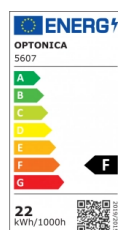

OPTONICA

Tubo LED T8 in Vetro Alimentazione da un Lato City Line

Potenza **Colore della luce**

• 22W

Luce fredda

Stamps

Specifiche tecniche

Numero di catalogo	5607
Brand	Optonica
Product Code	TU22-A2
Power	22W
Energy Consumption	22 kWh/1000h
Input voltage	AC175-265V
Flux	2200 lm
FLUX per watt	100lm/W
IP	20
Dimmable	No
Correlated Color Temperature	6000K
Light Color	Luce fredda
EAN Code	3800156656079
Energy Efficiency Label	F
Beam angle	200°
Power Factor	0.95

On/Off Cycles	25 000x
Instant On	0.1s
Material	Glass
Operating Frequency	50-60 Hz
Temperature	-20°C / +40°C
Ra ≥	80
Life span	25 000 Hours
Color Code	860
Body Color	White
Lumen maintenance at end of service life	70%
Size of product	1500x28 mm
Size of package	1520x35 mm
Size of Box	1545x185x195 mm
Items per pack	1
Items per box	25
Gross weight	0,427 kg
Net weight	0,3558 kg
Warranty	2 Years