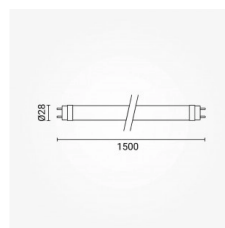

OPTONICA

Tubo LED T8 in Vetro Alimentazione da un Lato City Line

Potenza **Colore della luce**

• 22W

Luce fredda

Stamps

Specifiche tecniche

Numero di catalogo	5607
Brand	Optonica
Product Code	TU22-A2
Power	22W
Energy Consumption	22 kWh/1000h
Input voltage	AC175-265V
Flux	2200 lm
FLUX per watt	100lm/W
IP	20
Dimmable	No
Correlated Color Temperature	6000K
Light Color	Luce fredda
EAN Code	3800156656079
Energy Efficiency Label	F
Beam angle	200°
Power Factor	0.95

On/Off Cycles	25 000x
Instant On	0.1s
Material	Glass
Operating Frequency	50-60 Hz
Temperature	-20°C / +40°C
Ra ≥	80
Life span	25 000 Hours
Color Code	860
Body Color	White
Lumen maintenance at end of service life	70%
Size of product	1500x28 mm
Size of package	1520x35 mm
Size of Box	1545x185x195 mm
Items per pack	1
Items per box	25
Gross weight	0,427 kg
Net weight	0,3558 kg
Warranty	2 Years