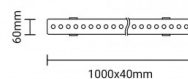

OPTONICA

Laveur de Mur LED

Puissance

- 18W

Couleur de lumière

Lumière blanche

Stamps

Technical Specification

Reference catalogue

7135

Brand	Optonica
Product Code	WW18-A1
Power	18W
Energy Consumption	18 kWh/1000h
Input voltage	AC220-240V
Flux	1400 lm
FLUX per watt	78lm/W
IP	65
Dimmable	No
Correlated Color Temperature	6000K
Light Color	Lumière blanche
EAN Code	3800156671355
Energy Efficiency Label	F
Beam angle	30°
Power Factor	0.5
Power LED	18W
On/Off Cycles	25 000x
Instant On	0.2s

Material	Aluminium
Operating Frequency	50-60 Hz
Temperature	-20°C / +40°C
Ra ≥	80
Life span	25 000 Hours
Color Code	860
Lumen maintenance at end of service life	70%
Size of product	1000x40x60 mm
Size of package	1006x63x43 mm
Items per pack	1
Items per box	20
Gross weight	0,830 kg
Net weight	0,723 kg
Warranty	2 Years