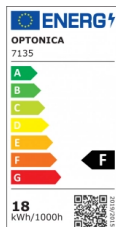

OPTONICA

Laveur de Mur LED

Puissance

- 18W

Couleur de lumière

Lumière blanche

Stamps

Technical Specification

Reference catalogue

7135

Brand	Optonica
Product Code	WW18-A1
Power	18W
Energy Consumption	18 kWh/1000h
Input voltage	AC220-240V
Flux	1400 lm
FLUX per watt	78lm/W
IP	65
Dimmable	No
Correlated Color Temperature	6000K
Light Color	Lumière blanche
EAN Code	3800156671355
Energy Efficiency Label	F
Beam angle	30°
Power Factor	0.5
Power LED	18W
On/Off Cycles	25 000x
Instant On	0.2s

Material	Aluminium
Operating Frequency	50-60 Hz
Temperature	-20°C / +40°C
Ra ≥	80
Life span	25 000 Hours
Color Code	860
Lumen maintenance at end of service life	70%
Size of product	1000x40x60 mm
Size of package	1006x63x43 mm
Items per pack	1
Items per box	20
Gross weight	0,830 kg
Net weight	0,723 kg
Warranty	2 Years