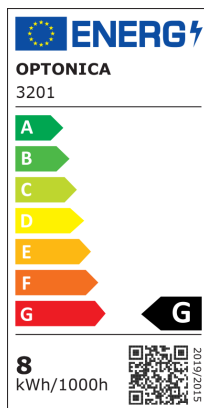

Faretto Downlight LED COB Rotondo Orientabile 60°

Potenza

8W

Colore della luce

Luce fredda

Stamps

8
kWh/1000h

Specifiche tecniche

Brand	Optonica	Instant On	0.1s
Product Code	CB8-A1	Material	Aluminium
Power	8W	Operating Frequency	50-60 Hz
Energy Consumption	8 kWh/1000h	Temperature	-20°C / +40°C
Input voltage	AC175-265V	Ra ≥	80
Flux	560 lm	Life span	25 000 Hours
FLUX per watt	70lm/W	Color Code	860
IP	20	LED Type	COB
Dimmable	No	Lumen maintenance at end of service life	70%
Correlated Color Temperature	6000K	Size of product	φ95x55 mm
Light Color	Luce fredda	Size of package	100x100x70 mm
Wattage Equivalent	64W	Size of Box	370x220x320 mm
EAN Code	3800156632011	Items per pack	1
Energy Efficiency Label	G	Items per box	30
Beam angle	60°	Gross weight	0,238 kg
Hole Size	φ75 mm	Net weight	0,200 kg
Power Factor	0.5	Warranty	2 Years