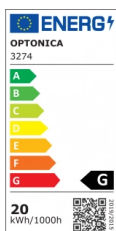

OPTONICA

Faretto Downlight LED COB TUV Pass 145°

Potenza **Colore della luce**

• 20W

Luce naturale

Stamps

Specifiche tecniche

Numero di catalogo	3274
Brand	Optonica
Product Code	CB20-A2
Power	20W
Energy Consumption	20 kWh/1000h
Input voltage	AC175-265V
Flux	1600 lm
FLUX per watt	80lm/W
IP	20
Dimmable	No
Correlated Color Temperature	4500K
Light Color	Luce naturale
Wattage Equivalent	160W
EAN Code	3800156632745
Energy Efficiency Label	G
Beam angle	145°

Hole Size	φ175 mm
Power Factor	0.95
On/Off Cycles	25 000x
Instant On	0.1s
Material	Aluminium
Operating Frequency	50-60 Hz
Temperature	-20°C / +40°C
Ra ≥	80
Life span	25 000 Hours
Color Code	845
LED Type	COB
Lumen maintenance at end of service life	70%
Size of product	φ195x78 mm
Size of package	210x210x85 mm
Size of Box	440x230x650 mm
Items per pack	1
Items per box	15
Protection Class	II