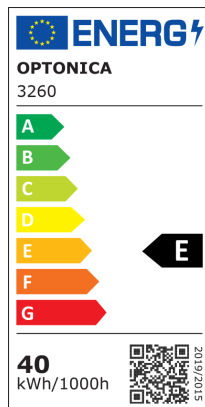

Faretto da Incasso LED COB Certificato TUV

Potenza

40W

Colore della luce

Stamps

Specifiche tecniche

Brand	Optonica	On/Off Cycles	25 000x
Product Code	CB40-A2	Instant On	0.1s
Power	40W	Material	Aluminium
Energy Consumption	40 kWh/1000h	Temperature	-20°C / +40°C
Input voltage	AC100-240V	Ra ≥	80
Flux	4000 lm	Life span	25 000 Hours
FLUX per watt	100lm/W	Color Code	860
IP	20	Body Color	White
Dimmable	No	LED Type	COB
Correlated Color Temperature	6000K	Lumen maintenance at end of service life	70%
Light Color	Luce fredda	Size of product	φ195x110 mm
Wattage Equivalent	320W	Size of package	210x210x110 mm
EAN Code	3800156632608	Size of Box	600x230x440 mm
Energy Efficiency Label	E	Items per pack	1
Beam angle	60°	Items per box	10
Hole Size	φ175 mm	Gross weight	1,369 kg
Power Factor	0.9	Net weight	1,237 kg
Power LED	40W	Warranty	2 Years