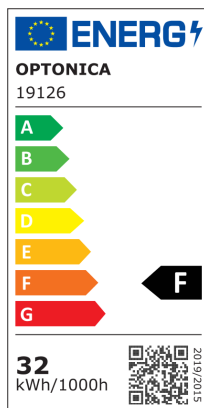

### Ventilatore LED da Soffitto 32W 3CCT Legno + Telecomando

Potenza

32W

Colore della luce

3CCT

Stamps

32 kWh/1000h

## Specifiche tecniche

Brand	Optonica	Ra $\geq$	80
Product Code	PD36-A5	Life span	25 000 Hours
Power	32W	Body Color	White+Wood
Energy Consumption	32 kWh/1000h	Lumen maintenance at end of service life	70%
Input voltage	AC220-240V	Size of product	$\Phi$ 1220mm
Flux	2560 lm	Size of package	650x650x200mm
FLUX per watt	80 lm/W	Items per pack	1
IP	20	Remote Control	Yes
Dimmable	Yes	Others	6 Speeds
Correlated Color Temperature	3000K/4000K/6000K	Function	Forward or reverse
Light Color	3CCT	Timer	Yes
EAN Code	3801057191263	Motor - Rate Voltage	DC24V
Energy Efficiency Label	F	Motor - Use Voltage	DC18-24V
Beam angle	120°	Motor - No load power	10W MAX
On/Off Cycles	25 000x	Motor - No load speed	240 RPM
Instant On	0.1s	Motor - Noise	$\leq$ 50dB ( $\leq$ 35dB at Environment noise)
Material	Metal+ABS+PC	Motor - Weight	About 1.5 kg.