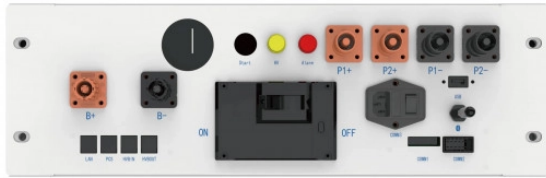

### Deye Indoor C&I ESS Solution/Rack-Mounted Battery (HV)

#### Colore della luce

Nessuna

## Specifiche tecniche

<b>Brand</b>	Deye	<b>Weight of Product</b>	32 kg
<b>Product Code</b>	BOS-B-PDU-2-A	<b>Size of product</b>	788.6×526×167.2
<b>IP</b>	20	<b>Operating Voltage Range</b>	200-1000 Vdc
<b>Light Color</b>	Nessuna	<b>Nominal Charge/Discharge Current</b>	180A
<b>Temperature</b>	-20°C/ +60°C	<b>Warranty</b>	10 years