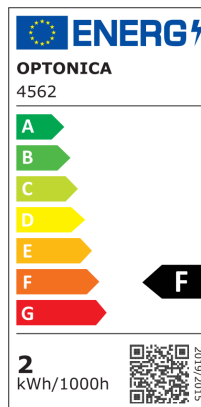

LED-Linsenmodul 4 2835 wasserdicht

Leistung

2.4W

Lichtfarbe

Stamps

Technische Spezifikation

Brand	Optonica	Instant On	0.2s
Product Code	MO2835-A1	Material	PCB
Power	2.4W	Operating Frequency	50-60 Hz
Energy Consumption	2.4 kWh/1000h	Temperature	-20°C / +40°C
Input voltage	DC12V	Ra ≥	80
Flux	240 lm	Life span	25 000 Hours
IP	65	Color Code	830
Dimmable	Yes	LED Type	SMD
Correlated Color Temperature	3000K	Lumen maintenance at end of service life	70%
Light Color	Warmweiß	Size of product	39 mm x 39 mm
EAN Code	3800156645622	Items per box	20
Energy Efficiency Label	F	Gross weight	0,235 kg
Beam angle	160°	Net weight	0,235 kg
Power Factor	0.5	Warranty	3 Years
On/Off Cycles	25 000x		