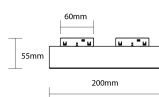

Luz de Pared/Techo Magnética LED 48V 20W 3000K - M05

Potencia

20W

Color de luz

Stamps

Especificación técnica

Brand	Optonica	On/Off Cycles	25 000x
Product Code	LN20-A7	Instant On	0.1s
Power	20W	Material	ALU+PC
Energy Consumption	20 kWh/1000h	Temperature	-20°C / +40°C
Input voltage	DC48V	Ra ≥	90
Flux	1600 lm	Life span	25 000 Hours
FLUX per watt	80 lm/W	Body Color	Black
IP	20	Lumen maintenance at end of service life	70%
Dimmable	No	Size of product	60x200x55mm
Correlated Color Temperature	3000K	Size of package	205x60x205mm
Light Color	Blanco cálido	Size of Box	425x425x320mm
EAN Code	3801057154282	Items per pack	1
Energy Efficiency Label	G	Items per box	20
Beam angle	180°	Warranty	2 Years