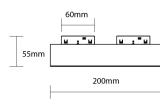

Luce Magnetica Parete/Soffitto a LED 48V 20W 3000K - M05

Potenza

20W

Colore della luce

Stamps

Specifiche tecniche

Brand	Optonica	On/Off Cycles	25 000x
Product Code	LN20-A7	Instant On	0.1s
Power	20W	Material	ALU+PC
Energy Consumption	20 kWh/1000h	Temperature	-20°C / +40°C
Input voltage	DC48V	Ra ≥	80
Flux	1600 lm	Life span	25 000 Hours
FLUX per watt	80 lm/W	Body Color	Black
IP	20	Lumen maintenance at end of service life	70%
Dimmable	No	Size of product	60x200x55mm
Correlated Color Temperature	3000K	Size of package	205x60x205mm
Light Color	Luce calda	Size of Box	425x425x320mm
EAN Code	3801057154282	Items per pack	1
Energy Efficiency Label	G	Items per box	20
Beam angle	180°	Warranty	2 Years