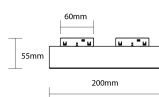

Luca Magnetica Parete/Soffitto a LED 48V 20W 4000K - M05

Potenza

20W

Colore della luce

Stamps

Specifiche tecniche

Brand	Optonica	On/Off Cycles	25 000x
Product Code	LN20-A7	Instant On	0.1s
Power	20W	Material	ALU+PC
Energy Consumption	20 kWh/1000h	Temperature	-20°C / +40°C
Input voltage	DC48V	Ra ≥	80
Flux	1600 lm	Life span	25 000 Hours
FLUX per watt	80 lm/W	Body Color	Black
IP	20	Lumen maintenance at end of service life	70%
Dimmable	No	Size of product	60x200x55mm
Correlated Color Temperature	4000K	Size of package	205x60x205mm
Light Color	Luce naturale	Size of Box	425x425x320mm
EAN Code	3801057154275	Items per pack	1
Energy Efficiency Label	G	Items per box	20
Beam angle	180°	Warranty	2 Years