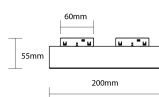

Luca Magnetica Parete/Soffitto a LED 48V 20W 4000K - M05

Potenza

20W

Colore della luce

Stamps

Specifiche tecniche

Brand	Optonica	On/Off Cycles	25 000x
Product Code	LN20-A7	Instant On	0.1s
Power	20W	Material	ALU+PC
Energy Consumption	20 kWh/1000h	Temperature	-20°C / +40°C
Input voltage	DC48V	Ra ≥	90
Flux	1600 lm	Life span	25 000 Hours
FLUX per watt	80 lm/W	Body Color	Black
IP	20	Lumen maintenance at end of service life	70%
Dimmable	No	Size of product	60x200x55mm
Correlated Color Temperature	4000K	Size of package	205x60x205mm
Light Color	Luce naturale	Size of Box	425x425x320mm
EAN Code	3801057154275	Items per pack	1
Energy Efficiency Label	G	Items per box	20
Beam angle	180°	Warranty	2 Years