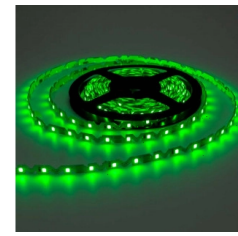

OPTONICA

Striscia LED S 2835 Flessibile Impermeabile

Potenza

- 7.2W/m

Colore della luce

Verde

Stamps

Specifiche tecniche

Numero di catalogo	4555
Brand	Optonica
Product Code	MO2835-A2
Power	7.2W/m
Energy Consumption	7.2/m kWh/1000h
Input voltage	DC12V
Flux	720lm
FLUX per watt	100lm/W
IP	65
Dimmable	Yes
Light Color	Verde
EAN Code	3800156645554

Energy Efficiency Label	F
Beam angle	120°
Power Factor	0.5
On/Off Cycles	25 000x
Instant On	0.2s
Material	Flex PCB
Operating Frequency	50-60 Hz
Temperature	-20°C / +40°C
Ra ≥	80
Life span	25 000 Hours
LED Type	SMD
LEDs/m	60
Roll	5 m
Lumen maintenance at end of service life	70%
Size of product	5000x6x2 mm
Gross weight	0,077 kg
Net weight	0,013 kg
Warranty	2 Years