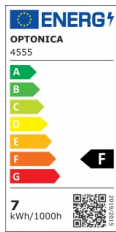

OPTONICA

Striscia LED S 2835 Flessibile Impermeabile

Potenza

- 7.2W/m

Colore della luce

Verde

Stamps

Specifiche tecniche

Numero di catalogo	4555
Brand	Optonica
Product Code	MO2835-A2
Power	7.2W/m
Energy Consumption	7.2/m kWh/1000h
Input voltage	DC12V
Flux	720lm
FLUX per watt	100lm/W
IP	65
Dimmable	Yes
Light Color	Verde
EAN Code	3800156645554

Energy Efficiency Label	F
Beam angle	120°
Power Factor	0.5
On/Off Cycles	25 000x
Instant On	0.2s
Material	Flex PCB
Operating Frequency	50-60 Hz
Temperature	-20°C / +40°C
Ra ≥	80
Life span	25 000 Hours
LED Type	SMD
LEDs/m	60
Roll	5 m
Lumen maintenance at end of service life	70%
Size of product	5000x6x2 mm
Gross weight	0,077 kg
Net weight	0,013 kg
Warranty	2 Years