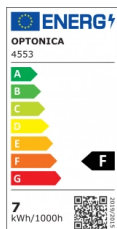

OPTONICA

Striscia LED S 2835 Flessibile Impermeabile

Potenza

- 7.2W/m

Colore della luce

Rosso

Stamps

Specifiche tecniche

Numero di catalogo	4553
Brand	Optonica
Product Code	MO2835-A2
Power	7.2W/m
Energy Consumption	7.2/m kWh/1000h
Input voltage	DC12V
Flux	720lm
FLUX per watt	100lm/W
IP	65
Dimmable	Yes
Light Color	Rosso
EAN Code	3800156645530

Energy Efficiency Label	F
Beam angle	120°
Power Factor	0.5
On/Off Cycles	25 000x
Instant On	0.2s
Material	Flex PCB
Operating Frequency	50-60 Hz
Temperature	-20°C / +40°C
Ra ≥	80
Life span	25 000 Hours
LED Type	SMD
LEDs/m	60
Roll	5 m
Lumen maintenance at end of service life	70%
Size of product	5000x6x2 mm
Gross weight	0,077 kg
Net weight	0,013 kg
Warranty	2 Years