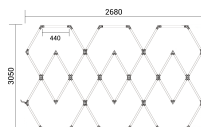

Set luci esagonali 11 forme 428W con accessori

Potenza

428 W

Colore della luce

Luce fredda

Stamps

RoHS

-80

Specifiche tecniche

Brand	Optonica	On/Off Cycles	25 000x
Product Code	HE1-A1	Instant On	0.1s
Power	428 W	Material	PC/ABS
Energy Consumption	428 kWh/1000h	Operating Frequency	50-60 Hz
Input voltage	AC165-265V	Temperature	-20°C / +40°C
Flux	51360 lm	Ra ≥	80
FLUX per watt	120lm/W	Life span	25 000 Hours
IP	20	Body Color	White
Dimmable	No	Lumen maintenance at end of service life	70%
Correlated Color Temperature	6000K	Size of product	2850x1180mm
Light Color	Luce fredda	Size of Box	470x350x175mm
EAN Code	3801057168265	Items per pack	1
Energy Efficiency Label	E	Items per box	1
Beam angle	180°	Warranty	2 Years