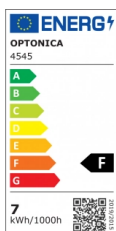

OPTONICA

Striscia LED S 2835 Flessibile Non Impermeabile

Potenza **Colore della luce**

• 7.2W

Verde

Stamps

Specifiche tecniche

Numero di catalogo	4545
Brand	Optonica
Product Code	MO2835-A2
Power	7.2W
Energy Consumption	7.2/m kWh/1000h
Input voltage	DC12V
Flux	720lm
FLUX per watt	100lm/W
IP	20
Dimmable	Yes
Light Color	Verde
EAN Code	3800156645455
Energy Efficiency Label	F
Beam angle	120°

Power Factor	0.5
On/Off Cycles	25 000x
Instant On	0.2s
Material	Flex PCB
Operating Frequency	50-60 Hz
Temperature	-20°C / +40°C
Ra ≥	80
Life span	25 000 Hours
LED Type	SMD
LEDs/m	60
Power per meter	7.2W/m
Roll	5 m
Lumen maintenance at end of service life	70%
Size of product	5000x6x2 mm
Gross weight	0,077 kg
Net weight	0,013 kg
Warranty	2 Years