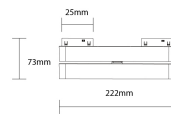

Proiettore Lineare Magnetico Orientabile Antiabbagliamento a LED 48V 12W 4000K - M05

Potenza

12W

Colore della luce

Stamps

RoHS

-80

Specifiche tecniche

Brand	Optonica	On/Off Cycles	25 000x
Product Code	LN12-A7	Instant On	0.1s
Power	12W	Material	ALU+PC
Energy Consumption	12 kWh/1000h	Temperature	-20°C / +40°C
Input voltage	DC48V	Ra ≥	80
Flux	300 lm	Life span	25 000 Hours
FLUX per watt	25 lm/W	Body Color	Black
IP	20	Lumen maintenance at end of service life	70%
Dimmable	No	Size of product	222x25x73mm
Correlated Color Temperature	4000K	Size of package	80x35x230mm
Light Color	Luce naturale	Size of Box	370x245x260mm
EAN Code	3801057153964	Items per pack	1
Energy Efficiency Label	G	Items per box	30
Beam angle	60°	Warranty	2 Years