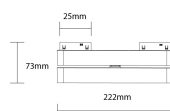

Proiettore Lineare Magnetico Orientabile a LED 48V 12W 3000K - M05

Potenza

12W

Colore della luce

Luce calda

Stamps

RoHS

-80

Specifiche tecniche

Brand	Optonica	On/Off Cycles	25 000x
Product Code	LN12-A7	Instant On	0.1s
Power	12W	Material	ALU+PC
Energy Consumption	12 kWh/1000h	Temperature	-20°C / +40°C
Input voltage	DC48V	Ra ≥	80
Flux	720 lm	Life span	25 000 Hours
FLUX per watt	60 lm/W	Body Color	Black
IP	20	Lumen maintenance at end of service life	70%
Dimmable	No	Size of product	222x25x73mm
Correlated Color Temperature	3000K	Size of package	80x35x230mm
Light Color	Luce calda	Size of Box	370x245x260mm
EAN Code	3801057153957	Items per pack	1
Energy Efficiency Label	G	Items per box	30
Beam angle	100°	Warranty	2 Years