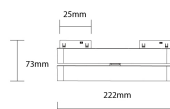

Proiettore Lineare Magnetico Orientabile a LED 48V 12W 4000K - M05

Potenza

12W

Colore della luce

Stamps

Specifiche tecniche

Brand	Optonica	On/Off Cycles	25 000x
Product Code	LN12-A7	Instant On	0.1s
Power	12W	Material	ALU+PC
Energy Consumption	12 kWh/1000h	Temperature	-20°C / +40°C
Input voltage	DC48V	Ra ≥	80
Flux	720 lm	Life span	25 000 Hours
FLUX per watt	60 lm/W	Body Color	Black
IP	20	Lumen maintenance at end of service life	70%
Dimmable	No	Size of product	222x25x73mm
Correlated Color Temperature	4000K	Size of package	80x35x230mm
Light Color	Luce naturale	Size of Box	370x245x260mm
EAN Code	3801057153940	Items per pack	1
Energy Efficiency Label	G	Items per box	30
Beam angle	100°	Warranty	2 Years