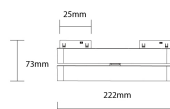

Proiettore Lineare Magnetico Orientabile a LED 48V 12W 4000K - M05

Potenza

12W

Colore della luce

Stamps

Specifiche tecniche

Brand	Optonica	Instant On	0.1s
Product Code	LN12-A7	Material	ALU+PC
Power	12W	Temperature	-20°C / +40°C
Energy Consumption	12 kWh/1000h	Ra ≥	90
Input voltage	DC48V	Life span	25 000 Hours
Flux	720 lm	Body Color	Black
FLUX per watt	60 lm/W	Lumen maintenance at end of service life	70%
IP	20	Size of product	222x25x73mm
Dimmable	No	Size of package	80x35x230mm
Correlated Color Temperature	4000K	Size of Box	370x245x260mm
Light Color	Luce naturale	Items per pack	1
EAN Code	3801057153940	Items per box	30
Energy Efficiency Label	G	Series	M05
Beam angle	100°	Warranty	2 Years
On/Off Cycles	25 000x		