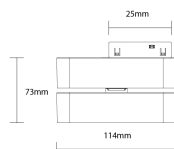

Proiettore Lineare Magnetico Orientabile a LED 48V 6W 3000K - M05

Potenza

6W

Colore della luce

Stamps

Specifiche tecniche

Brand	Optonica	Instant On	0.1s
Product Code	LN6-A7	Material	ALU+PC
Power	6W	Temperature	-20°C / +40°C
Energy Consumption	6 kWh/1000h	Ra ≥	90
Input voltage	DC48V	Life span	25 000 Hours
Flux	360 lm	Body Color	Black
FLUX per watt	60 lm/W	Lumen maintenance at end of service life	70%
IP	20	Size of product	114x25x73mm
Dimmable	No	Size of package	80x35x120mm
Correlated Color Temperature	3000K	Size of Box	370x140x260mm
Light Color	Luce calda	Items per pack	1
EAN Code	3801057153933	Items per box	30
Energy Efficiency Label	G	Series	M05
Beam angle	100°	Warranty	2 Years
On/Off Cycles	25 000x		