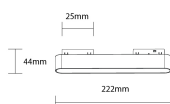

Proiettore Lineare Magnetico a LED 48V 12W 3000K - M05

Potenza

12W

Colore della luce

Stamps

Specifiche tecniche

Brand	Optonica	Instant On	0.1s
Product Code	LN12-A7	Material	ALU+PC
Power	12W	Temperature	-20°C / +40°C
Energy Consumption	12 kWh/1000h	Ra ≥	90
Input voltage	DC48V	Life span	25 000 Hours
Flux	720 lm	Body Color	Black
FLUX per watt	60 lm/W	Lumen maintenance at end of service life	70%
IP	20	Size of product	222x25x44mm
Dimmable	No	Size of package	52x34x230mm
Correlated Color Temperature	3000K	Size of Box	370x245x280mm
Light Color	Luce calda	Items per pack	1
EAN Code	3801057153872	Items per box	50
Energy Efficiency Label	G	Series	M05
Beam angle	100°	Warranty	2 Years
On/Off Cycles	25 000x		