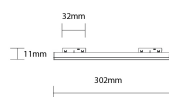

Proiettore Lineare Magnetico a LED 48V 10W 3000K - M05

Potenza

10W

Colore della luce

Stamps

Specifiche tecniche

Brand	Optonica	Instant On	0.1s
Product Code	LN10-A7	Material	ALU+PC
Power	10W	Temperature	-20°C / +40°C
Energy Consumption	10 kWh/1000h	Ra ≥	90
Input voltage	DC48V	Life span	25 000 Hours
Flux	250 lm	Body Color	Black
FLUX per watt	25 lm/W	Lumen maintenance at end of service life	70%
IP	20	Size of product	302x11x32mm
Dimmable	No	Size of package	43x20x313mm
Correlated Color Temperature	3000K	Size of Box	330x220x245mm
Light Color	Luce calda	Items per pack	1
EAN Code	3801057153834	Items per box	50
Energy Efficiency Label	G	Series	M05
Beam angle	100°	Warranty	2 Years
On/Off Cycles	25 000x		