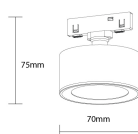

Faretto Incasso Magnetico a LED 48V 7W 4000K - M05

Potenza

7W

Colore della luce

 Luce naturale

Stamps

Specifiche tecniche

Brand	Optonica	Instant On	0.1s
Product Code	LN7-A7	Material	ALU+PC
Power	7W	Temperature	-20°C / +40°C
Energy Consumption	7 kWh/1000h	Ra ≥	90
Input voltage	DC48V	Life span	25 000 Hours
Flux	560 lm	Body Color	Black
FLUX per watt	80 lm/W	Lumen maintenance at end of service life	70%
IP	20	Size of product	Φ70x75mm
Dimmable	No	Size of package	75x75x75mm
Correlated Color Temperature	4000K	Size of Box	395x395x170mm
Light Color	Luce naturale	Items per pack	1
EAN Code	3801057153803	Items per box	30
Energy Efficiency Label	F	Series	M05
Beam angle	20°	Warranty	2 Years
On/Off Cycles	25 000x		