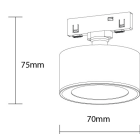

Faretto Incasso Magnetico a LED 48V 7W 4000K - M05

Potenza

7W

Colore della luce

 Luce naturale

Stamps

Specifiche tecniche

Brand	Optonica	Instant On	0.1s
Product Code	LN7-A7	Material	ALU+PC
Power	7W	Temperature	-20°C / +40°C
Energy Consumption	7 kWh/1000h	Ra ≥	90
Input voltage	DC48V	Life span	25 000 Hours
Flux	560 lm	Body Color	Black
FLUX per watt	80 lm/W	Lumen maintenance at end of service life	70%
IP	20	Size of product	Φ70x75mm
Dimmable	No	Size of package	75x75x75mm
Correlated Color Temperature	4000K	Size of Box	395x395x170mm
Light Color	Luce naturale	Items per pack	1
EAN Code	3801057153803	Items per box	30
Energy Efficiency Label	F	Series	M05
Beam angle	20°	Warranty	2 Years
On/Off Cycles	25 000x		