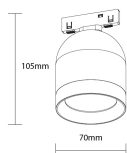

Faretto Incasso Magnetico con Lente a LED 48V 10W 3000K - M05

Potenza

10W

Colore della luce

Stamps

Specifiche tecniche

Brand	Optonica	Instant On	0.1s
Product Code	LN10-A7	Material	ALU+PC
Power	10W	Temperature	-20°C / +40°C
Energy Consumption	10 kWh/1000h	Ra ≥	90
Input voltage	DC48V	Life span	25 000 Hours
Flux	800 lm	Body Color	Black
FLUX per watt	80 lm/W	Lumen maintenance at end of service life	70%
IP	20	Size of product	Φ70x105mm
Dimmable	No	Size of package	75x75x115mm
Correlated Color Temperature	3000K	Size of Box	395x395x650mm
Light Color	Luce calda	Items per pack	1
EAN Code	3801057153742	Items per box	30
Energy Efficiency Label	F	Series	M05
Beam angle	20°	Warranty	2 Years
On/Off Cycles	25 000x		