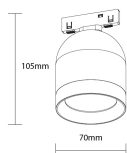

Faretto Incasso Magnetico con Lente a LED 48V 10W 4000K - M05

Potenza

10W

Colore della luce

Stamps

RoHS

-80

Specifiche tecniche

Brand	Optonica	Instant On	0.1s
Product Code	LN10-A7	Material	ALU+PC
Power	10W	Temperature	-20°C / +40°C
Energy Consumption	10 kWh/1000h	Ra ≥	90
Input voltage	DC48V	Life span	25 000 Hours
Flux	800 lm	Body Color	Black
FLUX per watt	80 lm/W	Lumen maintenance at end of service life	70%
IP	20	Size of product	Φ70x105mm
Dimmable	No	Size of package	75x75x115mm
Correlated Color Temperature	4000K	Size of Box	395x395x650mm
Light Color	Luce naturale	Items per pack	1
EAN Code	3801057153735	Items per box	30
Energy Efficiency Label	F	Series	M05
Beam angle	20°	Warranty	2 Years
On/Off Cycles	25 000x		