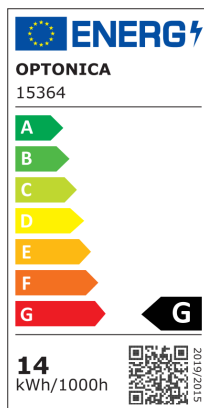

### Luce Lineare Magnetica a LED 48V 14W 3000K - M05

Potenza

14W

Colore della luce

Luce calda

Stamps

RoHS

-80

## Specifiche tecniche

Brand	Optonica	Instant On	0.1s
Product Code	LN14-A7	Material	ALU+PC
Power	14W	Temperature	-20°C / +40°C
Energy Consumption	14 kWh/1000h	Ra ≥	90
Input voltage	DC48V	Life span	25 000 Hours
Flux	840 lm	Body Color	Black
FLUX per watt	60 lm/W	Lumen maintenance at end of service life	70%
IP	20	Size of product	600x5x15mm
Dimmable	No	Size of package	43x20x613mm
Correlated Color Temperature	3000K	Size of Box	630x220x245mm
Light Color	Luce calda	Items per pack	1
EAN Code	3801057153643	Items per box	50
Energy Efficiency Label	G	Series	M05
Beam angle	100°	Warranty	2 Years
On/Off Cycles	25 000x		