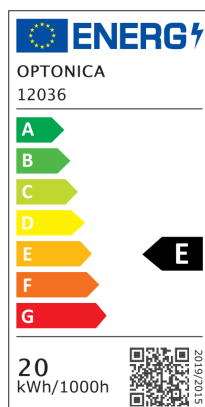

Faretto LED COB da incasso 20W CCT ROTONDO BIANCO - BRIDGELUX

Potenza

20W

Colore della luce

CCT

Stamps

RoHS

-80

20
kWh/1000h

Specifiche tecniche

Brand	Optonica	On/Off Cycles	25 000x
Product Code	CB20-A5	Instant On	0.1s
Power	20W	Material	Aluminium
Energy Consumption	20 kWh/1000h	Operating Frequency	50-60 Hz
Input voltage	AC85-265V	Temperature	-20°C / +40°C
Flux	2000 lm	Ra ≥	90
FLUX per watt	100 lm/W	Life span	25 000 Hours
IP	20	Lumen maintenance at end of service life	70%
Dimmable	No	Size of product	Φ135x54 mm
Correlated Color Temperature	3000K/4000K/6000K	Size of package	160x145x60 mm
Light Color	CCT	Items per pack	1
EAN Code	3801057120362	Items per box	20
Energy Efficiency Label	E	Color Of The Shell	White
Beam angle	24°	Warranty	2 Years
Hole Size	Φ115 mm		