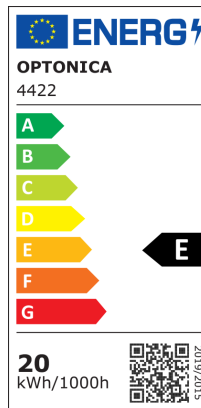

Striscia LED 2835 24V Non Impermeabile 100lm/W 3 Anni di Garanzia

Potenza

20W/m

Colore della luce

Stamps

RoHS

-80

20
kWh/1000h

Specifiche tecniche

Brand	Optonica	Instant On	0.2s
Product Code	ST2835-A4	Material	Flex PCB
Power	20W/m	Operating Frequency	50-60 Hz
Energy Consumption	20 kWh/m /1000h	Temperature	-20°C / +40°C
Input voltage	DC24V	Ra ≥	80
Flux	2100 lm/m	Life span	25 000 Hours
IP	20	Color Code	842
Dimmable	Yes	LED Type	SMD
Correlated Color Temperature	4000K	LEDs/m	196
Light Color	Luce naturale	Roll	5 m
EAN Code	3800156644229	Lumen maintenance at end of service life	70%
Energy Efficiency Label	E	Size of product	12 x 2mm
Beam angle	120°	Gross weight	0,133 kg
Power Factor	0.5	Net weight	0,017 kg
On/Off Cycles	25 000x	Warranty	3 Years