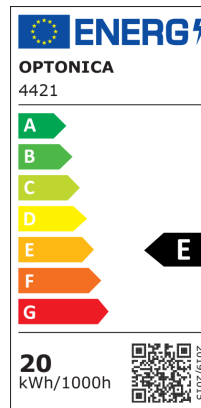

Striscia LED 2835 24V Non Impermeabile 100lm/W 3 Anni di Garanzia

Potenza
20W/m

Colore della luce
Luce fredda

Stamps

Specifiche tecniche

Brand	Optonica	Instant On	0.2s
Product Code	ST2835-A4	Material	Flex PCB
Power	20W/m	Operating Frequency	50-60 Hz
Energy Consumption	20 kWh/m /1000h	Temperature	-20°C / +40°C
Input voltage	DC24V	Ra ≥	80
Flux	2100 lm/m	Life span	25 000 Hours
IP	20	Color Code	860
Dimmable	Yes	LED Type	SMD
Correlated Color Temperature	6000K	LEDs/m	196
Light Color	Luce fredda	Roll	5 m
EAN Code	3800156644212	Lumen maintenance at end of service life	70%
Energy Efficiency Label	E	Size of product	12 x 2mm
Beam angle	120°	Gross weight	0,126 kg
Power Factor	0.5	Net weight	0,017 kg
On/Off Cycles	25 000x	Warranty	3 Years