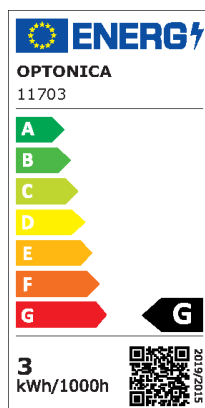

Lampadina LED E27 2,5W NERO - ORO

Potenza

2.5W

Colore della luce

Stamps

Specifiche tecniche

Brand	Optonica	On/Off Cycles	25 000x
Product Code	SP3-B1	Instant On	0.1s
Socket	E27	Operating Frequency	50-60 Hz
Power	2.5W	Temperature	-20°C / +40°C
Energy Consumption	2.5 kWh/1000h	Ra ≥	80
Input voltage	AC180-240V	Life span	25 000 Hours
Flux	188 lm	Lumen maintenance at end of service life	70%
FLUX per watt	75 lm/W	Size of product	Φ148x240 mm
IP	20	Size of package	153x153x245 mm
Dimmable	No	Items per pack	1
Correlated Color Temperature	1800K	Items per box	12
Light Color	Luce calda	Color Of The Shell	Black
EAN Code	3801057117034	Material	ALU+Glass
Energy Efficiency Label	G	Warranty	2 Years
Beam angle	300°		