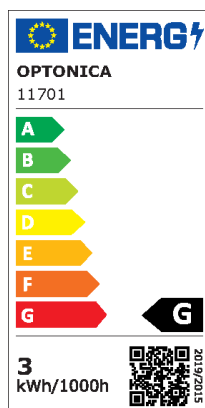

Lampadina LED E27 2,5W NERO - ORO

Potenza

2.5W

Colore della luce

Stamps

Specifiche tecniche

Brand	Optonica	On/Off Cycles	25 000x
Product Code	SP3-B1	Instant On	0.1s
Socket	E27	Operating Frequency	50-60 Hz
Power	2.5W	Temperature	-20°C / +40°C
Energy Consumption	2.5 kWh/1000h	Ra ≥	80
Input voltage	AC180-240V	Life span	25 000 Hours
Flux	188 lm	Lumen maintenance at end of service life	70%
FLUX per watt	75 lm/W	Size of product	Φ148x175 mm
IP	20	Size of package	153x153x180 mm
Dimmable	No	Items per pack	1
Correlated Color Temperature	1800K	Items per box	32
Light Color	Luce calda	Color Of The Shell	Black
EAN Code	3801057117010	Material	ALU+Glass
Energy Efficiency Label	G	Warranty	2 Years
Beam angle	300°		