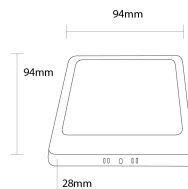

Image not found or type unknown

6W Pannello LED da esterno quadrato 3CCT Bianco

Potenza

6W

Colore della luce

CCT

Stamps

RoHS

-80

Specifiche tecniche

Brand	Optonica	On/Off Cycles	25 000x
Product Code	DL6-B1	Instant On	0.1s
Power	6W	Material	Aluminium
Energy Consumption	6 kWh/1000h	Operating Frequency	50-60 Hz
Input voltage	AC85-265V	Temperature	-20°C / +40°C
Flux	420lm	Ra ≥	80
FLUX per watt	70lm/W	Life span	25 000 Hours
IP	20	Lumen maintenance at end of service life	70%
Dimmable	No	Size of product	94x94x28mm
Correlated Color Temperature	3000K/4000K/6000K	Size of package	116x30x116 mm
Light Color	CCT	Items per pack	1
EAN Code	3801057129150	Items per box	100
Energy Efficiency Label	G	Warranty	2 Years
Beam angle	120°		