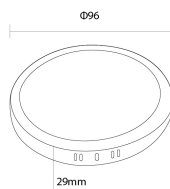

6W Pannello LED da esterno rotondo 3CCT Bianco

Potenza

6W

Stamps

Specifiche tecniche

Brand	Optonica	Beam angle	120°
Product Code	DL6-B1	On/Off Cycles	25 000x
Power	6W	Instant On	0.1s
Energy Consumption	6 kWh/1000h	Material	Aluminium
Input voltage	AC85-265V	Operating Frequency	50-60 Hz
Flux	420lm	Temperature	-20°C / +40°C
FLUX per watt	70lm/W	Ra ≥	80
IP	20	Life span	25 000 Hours
Dimmable	No	Lumen maintenance at end of service life	70%
Correlated Color Temperature	3000K/4000K/6000K	Size of product	Φ96x29mm
EAN Code	3801057129112	Size of package	116x30x116 mm
Energy Efficiency Label	G	Warranty	2 Years