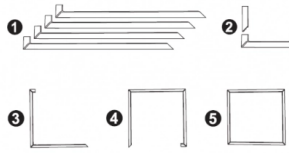

OPTONICA

Panneau lumineux LED à cadre d'épaisseur 60x60 48W

Puissance

- 48W

Couleur de lumiere

Lumière neutre

Stamps

Technical Specification

Beam angle	120°
On/Off Cycles	25 000x
Instant On	0.1s
Operating Frequency	50-60 Hz
Temperature	-20°C / +40°C
Ra ≥	80
Life span	25 000 Hours
Lumen maintenance at end of service life	70%
Size of product	595x595 mm
Size of package	730x40x50 mm
Items per pack	1
Items per box	30
Color Of The Shell	White
Material	PC
Warranty	2 Years