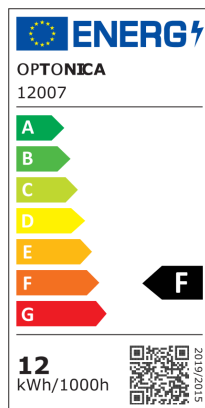

### Faretto LED da incasso 12W colore bianco 4000K BRIDGELUX-CHIP REGOLABILE

Potenza

12W

Colore della luce

Luce naturale

Stamps

RoHS

-80

## Specifiche tecniche

Brand	Optonica	On/Off Cycles	25 000x
Product Code	OT1-A2	Instant On	0.1s
Power	12W	Material	Aluminium
Energy Consumption	12 kWh/1000h	Operating Frequency	50-60 Hz
Input voltage	AC220-240V	Temperature	-20°C / +40°C
Flux	960lm	Ra ≥	80
FLUX per watt	80lm/W	Life span	25 000 Hours
IP	20	Lumen maintenance at end of service life	70%
Dimmable	No	Size of product	φ100x105mm
Correlated Color Temperature	4000K	Size of package	105x105x115mm
Light Color	Luce naturale	Items per pack	1
EAN Code	3801057120072	Items per box	30
Energy Efficiency Label	F	Color Of The Shell	White
Beam angle	24°	Warranty	2 Years