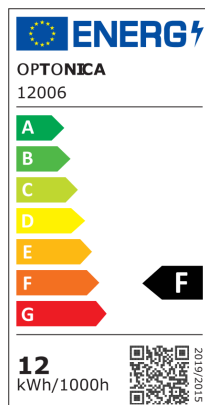

Faretto LED da incasso 12W colore nero 3000K BRIDGELUX-CHIP REGOLABILE

Potenza

12W

Colore della luce

Luce calda

Stamps

RoHS

-80

12
kWh/1000h

Specifiche tecniche

Brand	Optonica	On/Off Cycles	25 000x
Product Code	OT1-A2	Instant On	0.1s
Power	12W	Material	Aluminium
Energy Consumption	12 kWh/1000h	Operating Frequency	50-60 Hz
Input voltage	AC220-240V	Temperature	-20°C / +40°C
Flux	960lm	Ra ≥	80
FLUX per watt	80lm/W	Life span	25 000 Hours
IP	20	Lumen maintenance at end of service life	70%
Dimmable	No	Size of product	φ100x105mm
Correlated Color Temperature	3000K	Size of package	105x105x115mm
Light Color	Luce calda	Items per pack	1
EAN Code	3801057120065	Items per box	30
Energy Efficiency Label	F	Color Of The Shell	Black
Beam angle	24°	Warranty	2 Years